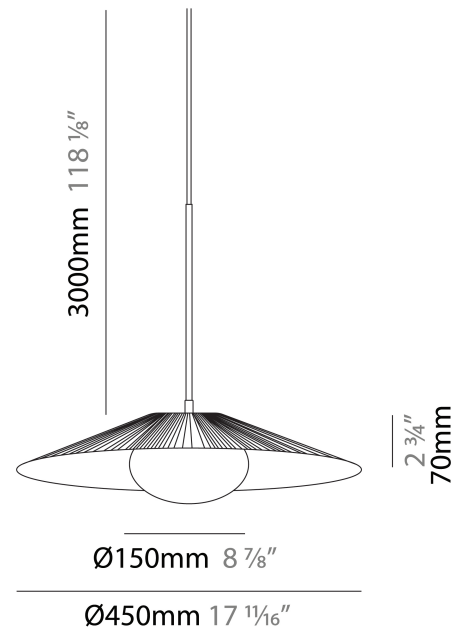

PROJECT	
TYPE	
SPECIFIER	
QUANTITY	
DATE	

ARCTIC CIRCLE SUSPENSION

D91233-

base number   Finish
Options

1. To build a product code in our configurator select the specify button on the base model # product page
2. To build a manual product code on this datasheet choose from the options listed below in blue font and add the suffix to the base model #

GENERAL

Series: Arctic Circle
Brand: Milan
Division: Design
Mounting Type: Suspension
Mounting Location: Ceiling
Subcategory: Pendant

PHYSICAL

Shape: Cone
Diameter (mm): 450
Diameter (in): 17 11/16
Height (mm): 393
Height (in): 15 1/2
Max. Overall Height (mm): 3000
Max. Overall Height (in): 118 1/8
Light Distribution: Direct
Diffuser: Opal Triplex acid-etched glass
Fixture Finish: TUG / CRE
Fixture Material: Ribbon / Aluminum
Cable Details: 3000mm / 118 1/8" Cable

ELECTRICAL

Number of Lamps: 1
Lamp Type: LED Retrofit
Bulb Included: Bulb Not Included
Max. Wattage Per Lamp (W): 4.8
Lamp Base: G9
Input Voltage (V): 120

LED

OPTICAL

RATINGS AND CERTIFICATIONS

Certified By: Certified for North American Standards
IP rating: IP20