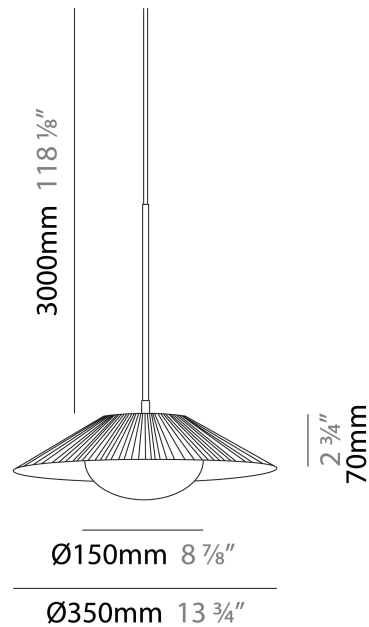

PROJECT	_____
TYPE	_____
SPECIFIER	_____
QUANTITY	_____
DATE	_____

ARCTIC CIRCLE SUSPENSION

D91232-

base number   Finish
Options

1. To build a product code in our configurator select the specify button on the base model # product page
2. To build a manual product code on this datasheet choose from the options listed below in blue font and add the suffix to the base model #

GENERAL

Series: Arctic Circle
Brand: Milan
Division: Design
Mounting Type: Suspension
Mounting Location: Ceiling
Subcategory: Pendant

PHYSICAL

Shape: Cone
Diameter (mm): 350
Diameter (in): 13 3/4
Height (mm): 393
Height (in): 15 1/2
Max. Overall Height (mm): 3000
Max. Overall Height (in): 118 1/8
Light Distribution: Direct
Diffuser: Opal Triplex acid-etched glass
Fixture Finish: TUG / CRE
Fixture Material: Ribbon / Aluminum
Cable Details: 3000mm / 118 1/8" Cable

ELECTRICAL

Number of Lamps: 1
Lamp Type: LED Retrofit
Bulb Included: Bulb Not Included
Max. Wattage Per Lamp (W): 4.8
Lamp Base: G9
Input Voltage (V): 120

LED

OPTICAL

RATINGS AND CERTIFICATIONS

Certified By: Certified for North American Standards
IP rating: IP20