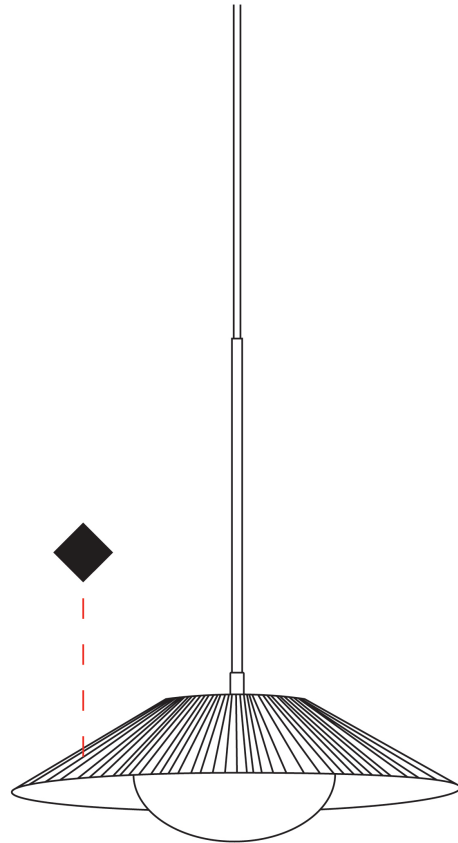

ARCTIC CIRCLE SUSPENSION

D91232-

PROJECT _____

TYPE _____

SPECIFIER _____

QUANTITY _____

DATE _____