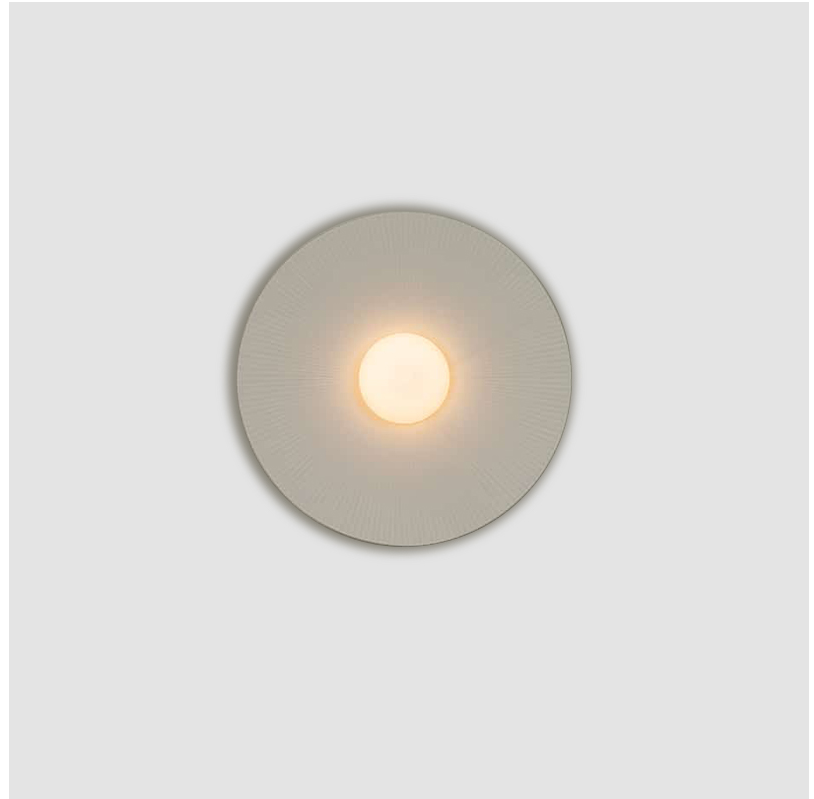

PROJECT	_____
TYPE	_____
SPECIFIER	_____
QUANTITY	_____
DATE	_____

ARCTIC CIRCLE SUSPENSION

D93259-

base number   Finish
Options

1. To build a product code in our configurator select the specify button on the base model # product page
2. To build a manual product code on this datasheet choose from the options listed below in blue font and add the suffix to the base model #

GENERAL

Series: Arctic Circle _____
Brand: Milan _____
Division: Design _____
Mounting Type: Suspension _____
Mounting Location: Ceiling _____
Subcategory: Pendant _____

PHYSICAL

Shape: Cone _____
Diameter (mm): 550 _____
Diameter (in): 21 ⁵/₈ _____
Height (mm): 102 _____
Height (in): 4 _____
Light Distribution: Direct _____
Diffuser: Opal Triplex acid-etched glass _____
Fixture Finish: TUG / CRE _____
Fixture Material: Ribbon / Aluminum _____

ELECTRICAL

Number of Lamps: 1 _____
Lamp Type: LED Retrofit _____
Bulb Included: Bulb Not Included _____
Max. Wattage Per Lamp (W): 4.8 _____
Lamp Base: G9 _____
Input Voltage (V): 120 _____

LED

OPTICAL

RATINGS AND CERTIFICATIONS

Certified By: Certified for North American Standards _____
IP rating: IP20 _____

Ø550mm 21 ⁵/₈"