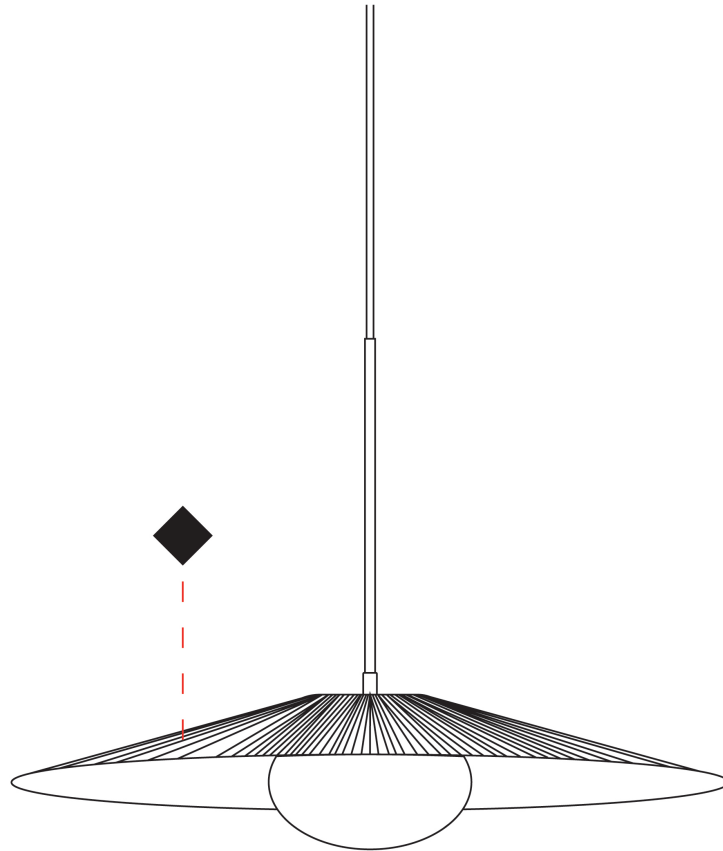

ARCTIC CIRCLE SUSPENSION

D91234-

PROJECT

TYPE

SPECIFIER

QUANTITY

DATE